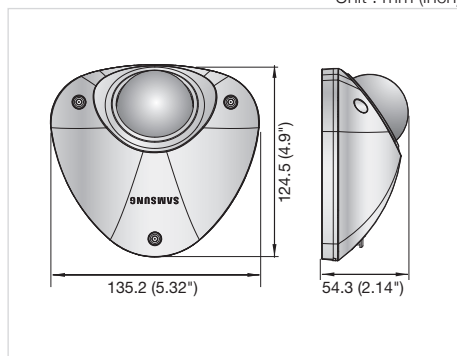

Dimensions

Unit : mm (inch)

Specifications