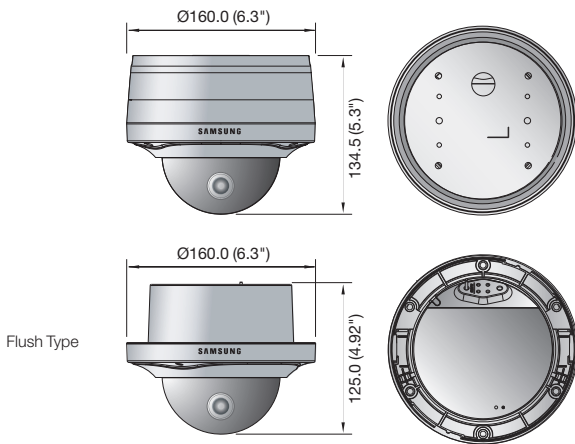

# SCV-3080/2080

High Resolution Vandal-Resistant Dome Camera

## Key Features

- High resolution of 600TV lines (Color), 700TV lines (B/W)
- Min. illumination 0.3Lux@F1.2 (Color), 0.01Lux (B/W) : SCV-3080  
0.15Lux@F1.2 (Color), 0.001Lux (B/W) : SCV-2080
- 3.9x varifocal lens (2.8 ~ 11mm) : SCV-3080  
3.6x varifocal lens (2.8 ~ 10mm) : SCV-2080
- WDR, VPS, Intelligent video analytics : SCV-3080
- True Day & Night (ICR), MD, SSSNR III
- IP66, IK10, Coax : Pelco-C (Coaxitron), Dual power

## Dimensions

Unit : mm (inch)

Flush Type